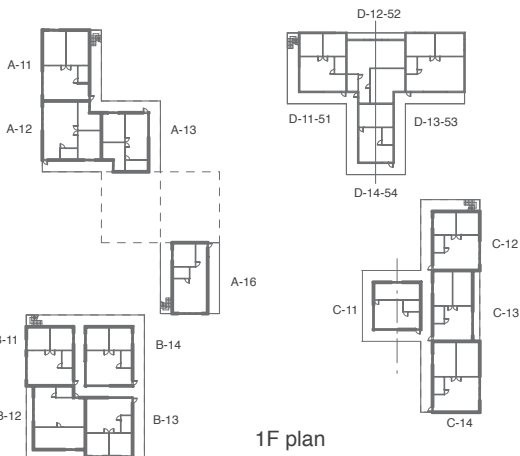

# MASS

'MASS' an apartment block

This is apartment block 'MASS' in a city. The word, 'MASS' has 2 meanings in both English and Japanese. One meaning is amount of something in English, the other is square in Japanese. It is difficult to communicate with neighbours in such a big city, however, the inhabitant can get a sense of solidarity in this apartment house from their optic angle, such as shape and colour. It will be a trigger in establishing relationships with neighbours.

section

1F plan

2-5F plan

C-23-53 plan

There are 80 houses in 'MASS'. The 4 surface exterior walls are painted with 4 colours, red, blue, green and yellow. This is because the 80 houses are divided into 4 towers, so it notices the former shape.

In addition, the grass pattern is how the 'MASS' is divided into 4. The corridors of each tower are made with transparent and translucent material. This may help to prevent crimes that may happen in apartment blocks. In addition, the light from each house goes through the material and gives us a nice lighting effect.